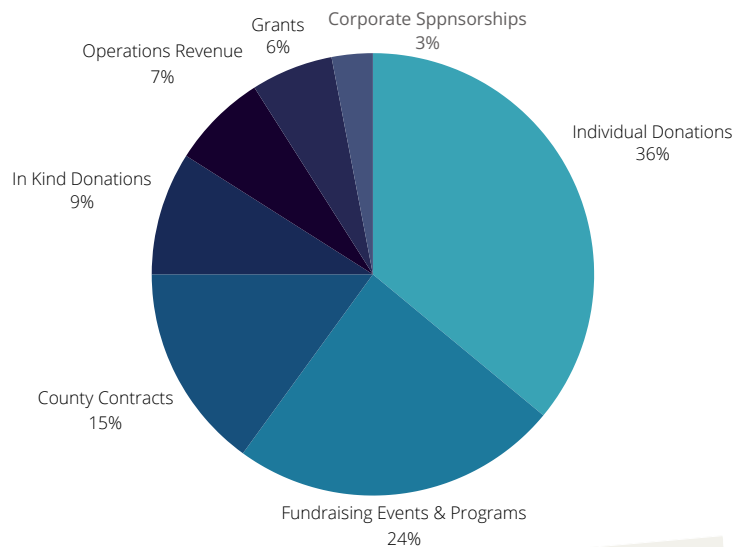

2023 REVENUE SOURCES BY PERCENTAGE